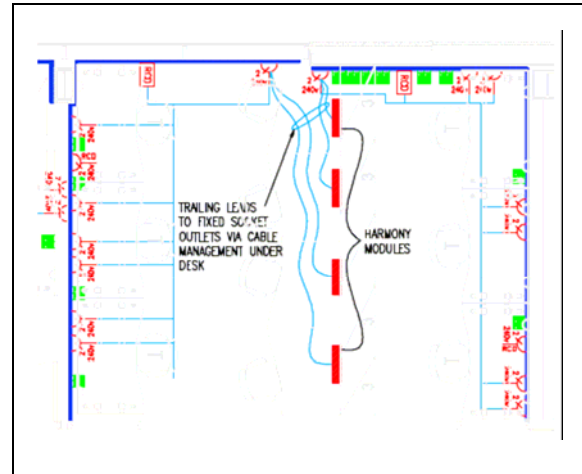

## DESK MOUNTED POWER, DATA AND VOICE MODULES.

*Desk mounted Power, Data and voice modules, which allow convenient access to sockets, in areas away from fixed service locations.*

- Fixed desktop units are preferable to loose units on the floor.
- Eliminates reaching under desks to access sockets.
- Useful where floor boxes or power poles are not viable/desirable.
- Can be clamped to tool rail, slat wall, desk edge or attached via adhesive strip giving flexibility of positioning on or to the rear of any desk.
- Modules connect to local service points via under desk cable management.
- Available in any combination of power/data/voice sockets.
- Useful in office refurbishments, allowing flexibility of layout without modifying existing fixed services.
- More details available via <http://www.dbpformfittings.com>.