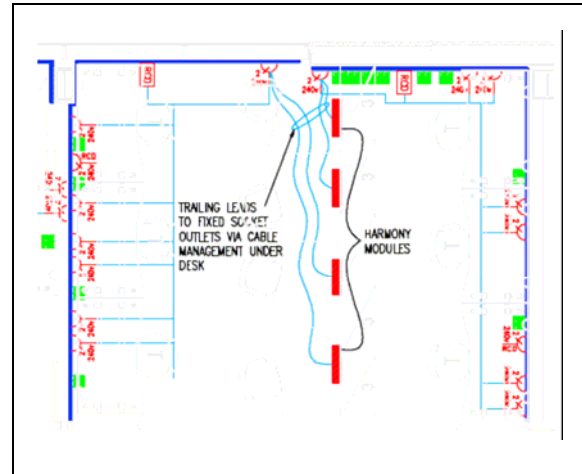

DESK MOUNTED POWER, DATA AND VOICE MODULES.

Desk mounted Power, Data and voice modules, which allow convenient access to sockets, in areas away from fixed service locations.

- Fixed desktop units are preferable to loose units on the floor.
- Eliminates reaching under desks to access sockets.
- Useful where floor boxes or power poles are not viable/desirable.
- Can be clamped to tool rail, slat wall, desk edge or attached via adhesive strip giving flexibility of positioning on or to the rear of any desk.
- Modules connect to local service points via under desk cable management.
- Available in any combination of power/data/voice sockets.
- Useful in office refurbishments, allowing flexibility of layout without modifying existing fixed services.
- More details available via <http://www.dbpformfittings.com>.