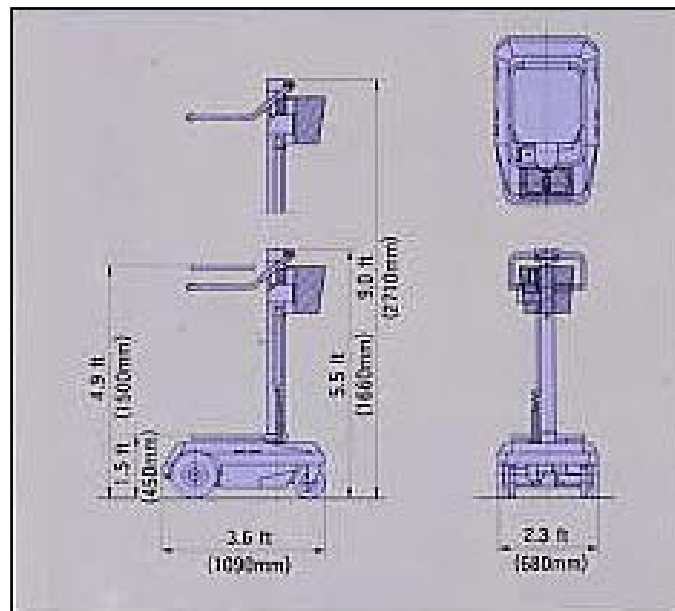

Mini Personnel Access Lift

The SX-015 platform tower assembly actuates up and down effortlessly, enhancing the positioning of work on any job site.

Specification

Working Height	3 to 3.5m
Platform Height	1.5m (Fully Extended)
Overall Length	1.09m
Overall Width	0.68m
Overall Height	1.66m (Retracted)
Load Capacity	220 lbs
Operational Weight	287 lbs

Best Practice Bullet Points

- The SX-015 can manoeuvre into the tightest spaces.
- It utilises a maintenance free battery and can be recharged via a standard household wall socket.
- A single control level is utilised for all directional manoeuvring ensuring easy operation.
- This can be assembled in 6 minutes.